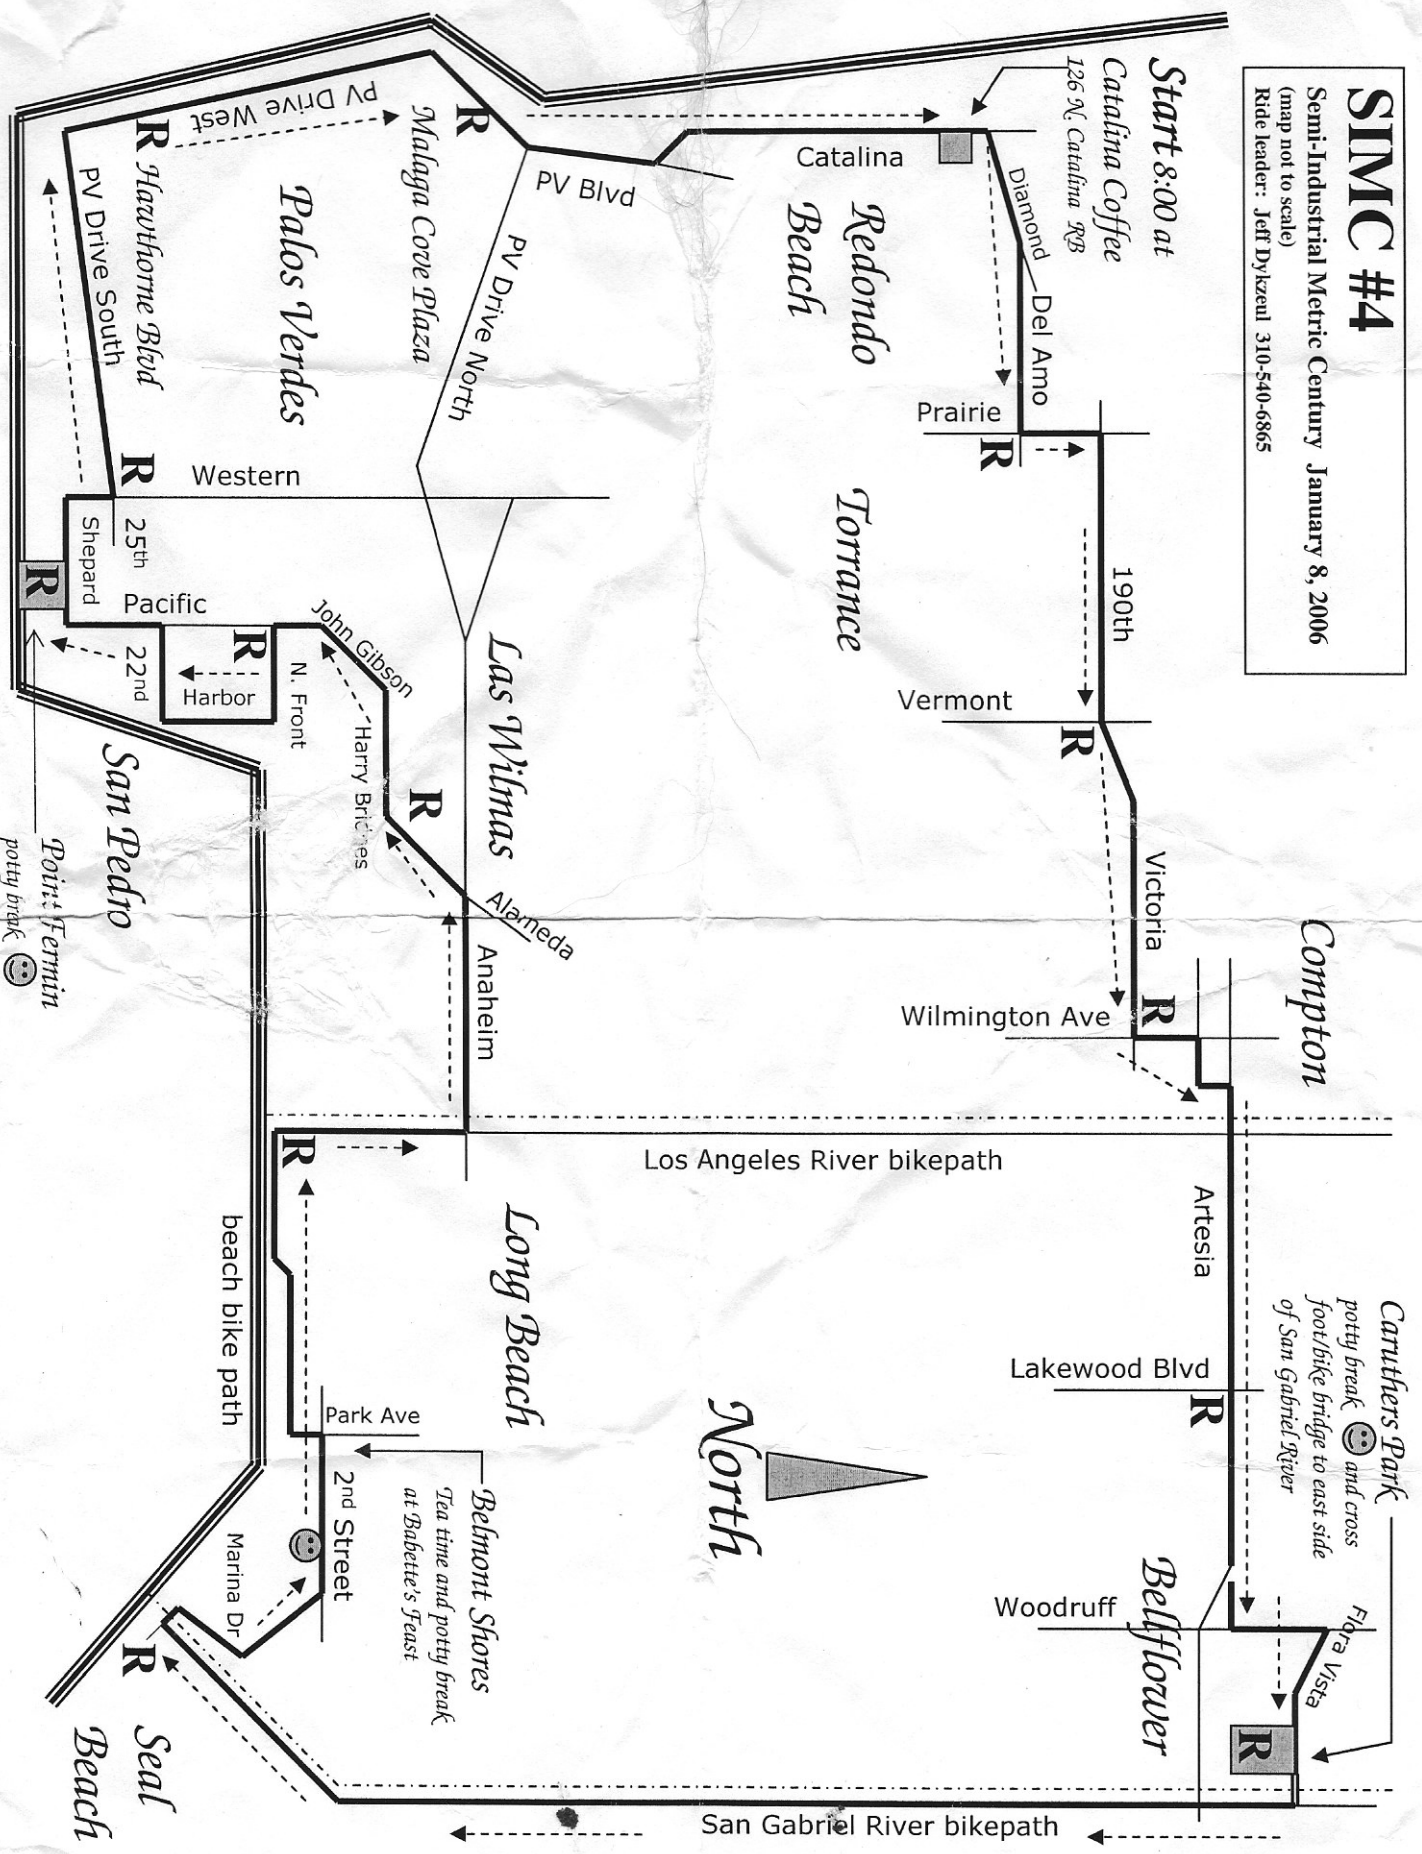

SIMC #4

Semi-Industrial Metric Century January 8, 2006
(map not to scale)
Ride leader: Jeff Dykzeul 310-540-6865

Start 8:00 at
Catalina Coffee
126 N Catalina St

Caruthers Park
potty break and cross
foot/bike bridge to east side
of San Gabriel River

Belmont Shores
Tea time and potty break
at Babette's Feast

Point Fermin
potty break